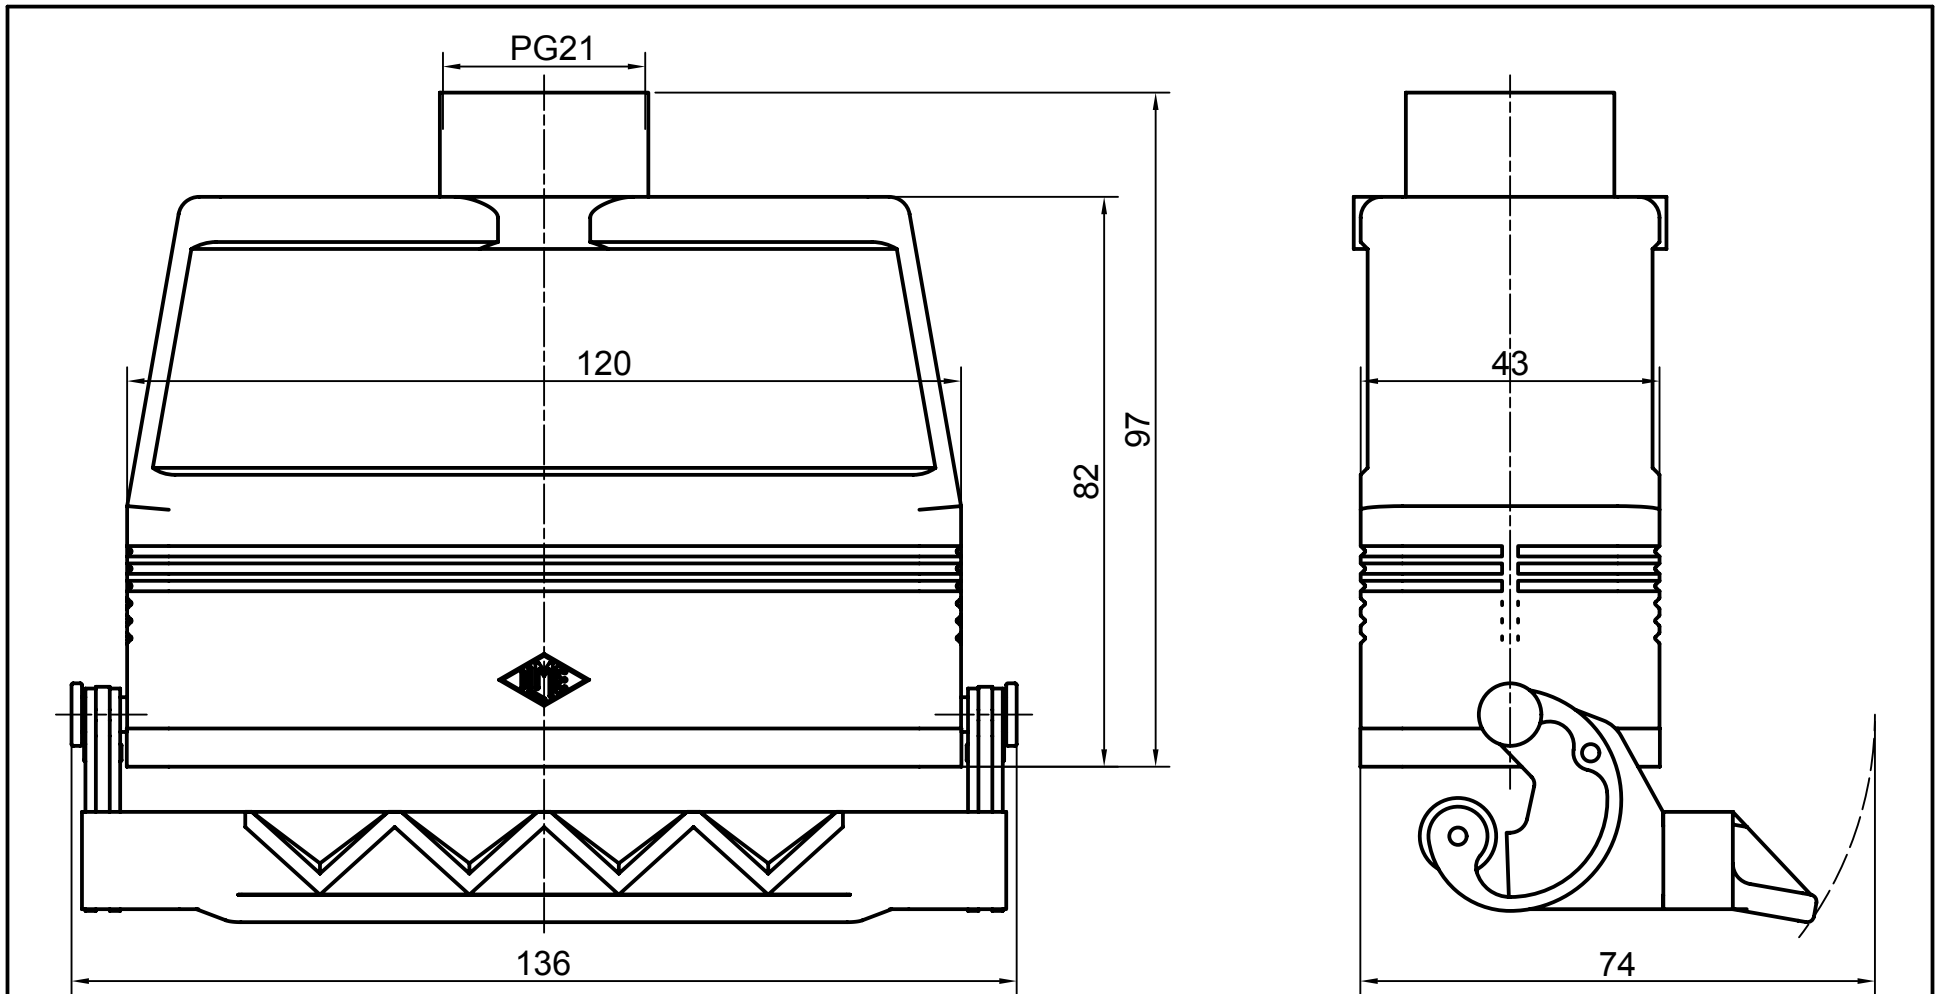

Diritti riservati

All rights reserved

Date	14.12.2006	CMAV 16 LG21		Scale
Sign.		hood top entry with 1 lev. PG21 ins.		1:1